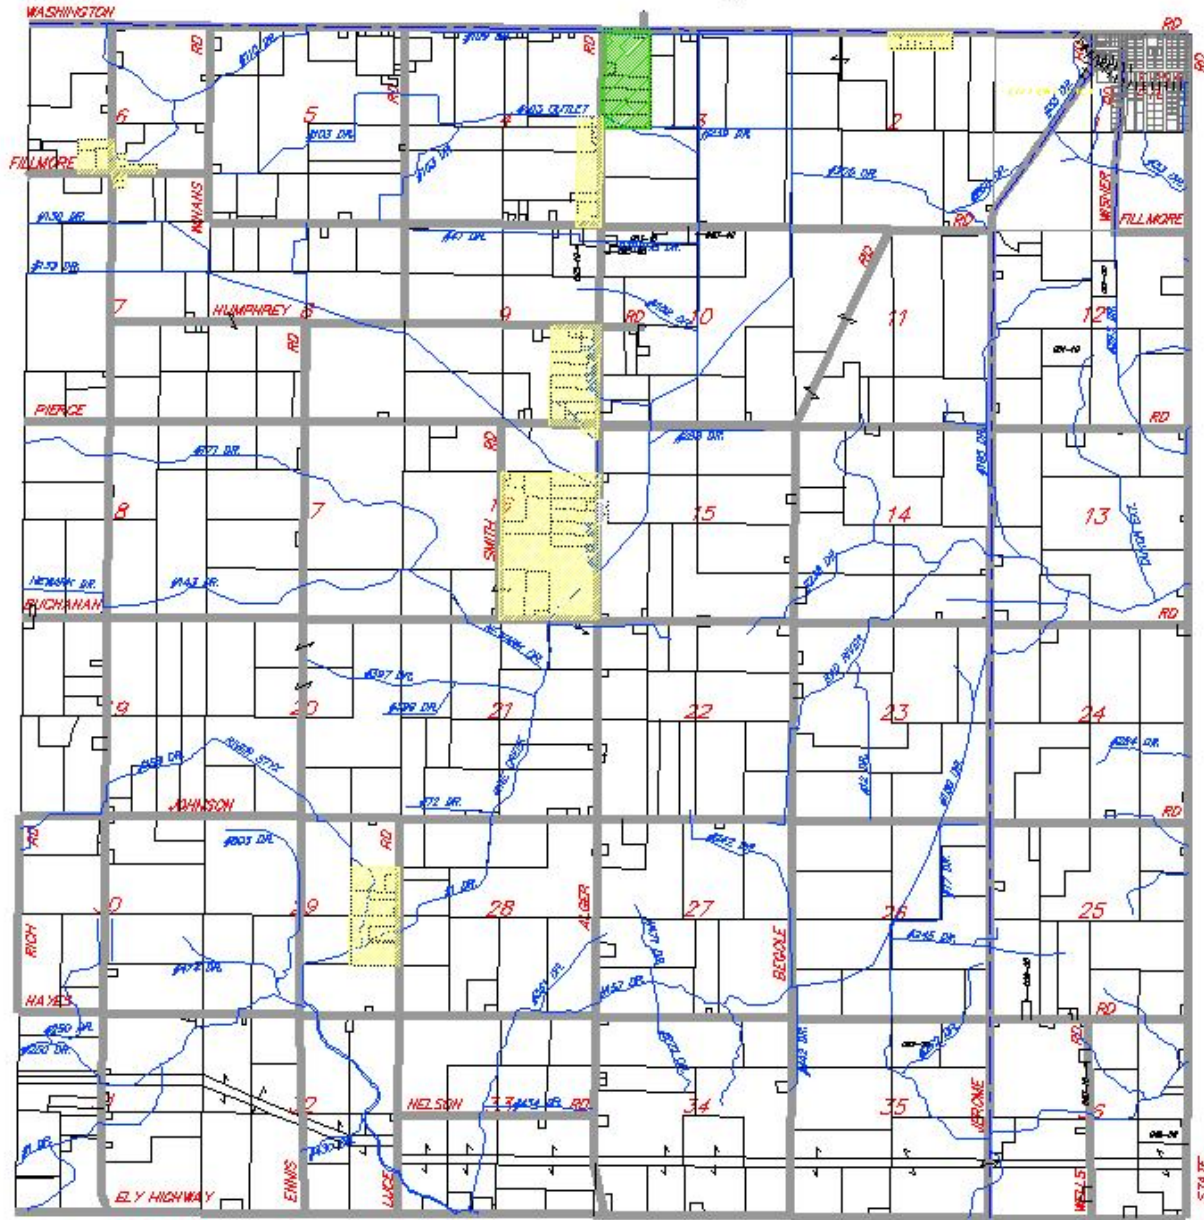

Newark Township

- AG Agricultural
- RP Rural Preservation
- RR Rural Residential
- R-1 Low Density Residential
- R-2 Medium Density Residential
- MHP Manufactured Home Park
- B-1 Local Business
- B-2 Highway Business
- I-1 Industrial

Note: This map is provided for illustrative purposes only, and is not to scale. It is not to be used as a substitute for zoning ordinances.

Gratiot County Zoning Map
Adopted 11/20/01

NEWARK TOWNSHIP
T.10N. - R.3W.
GRATIOT COUNTY, MICHIGAN