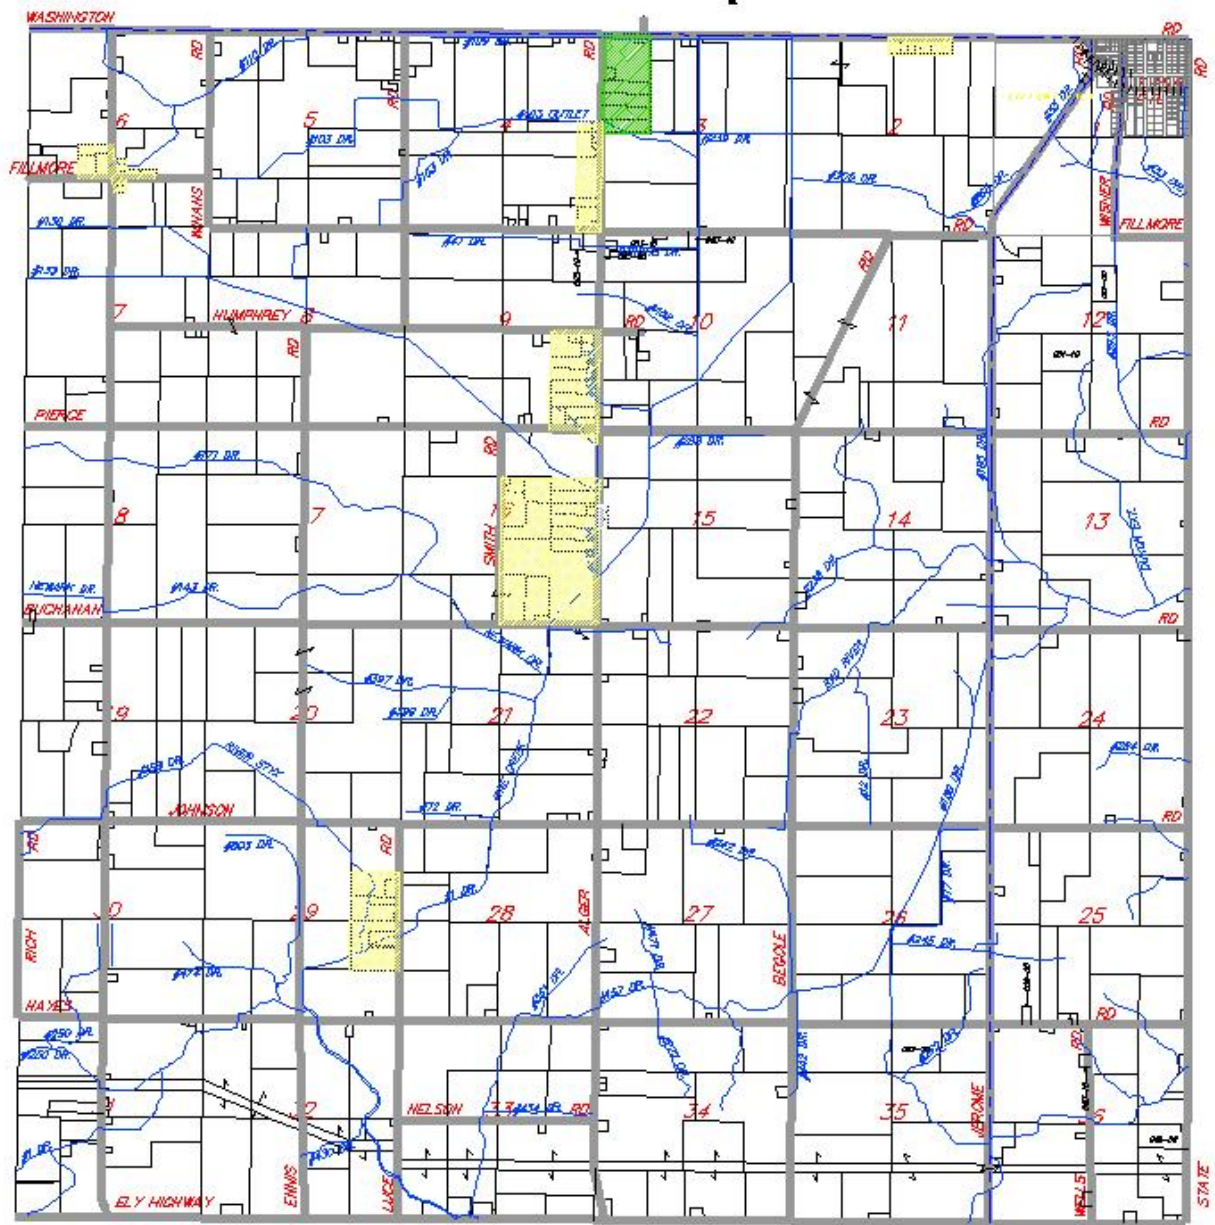

Newark Township

- AG Agricultural
- RP Rural Preservation
- RR Rural Residential
- R-1 Low Density Residential
- R-2 Medium Density Residential
- MUP Manufactured Home Park
- B-1 Local Business
- B-2 Highway Business
- I-1 Industrial

Note: This map is provided for illustrative purposes only, and is not to scale. It may be different than the actual zoning ordinance.

Gratiot County Zoning Map
Adopted 11/20/01

NEWARK TOWNSHIP
T.10N. - R.3W.
GRATIOT COUNTY, MICHIGAN